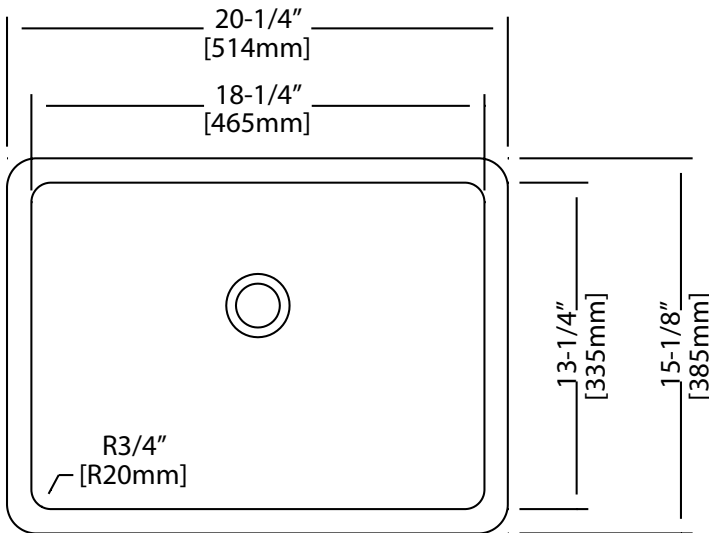

ASCH

FAB-1813

*SHOWN IN WHITE

Style:

- Undermount
- Lavatory Sink
- Single Rectangle Bowl

Material:

- Porcelain

Size:

- Overall: 20-1/4" x 15-1/8" x 7-1/2"
- Bowl Size: 18-1/4" x 13-1/4" x 5-3/8"

Certifications:

- cUPC

Important:

Dimensions of fixtures are nominal and may vary within the range of tolerances established by ANSI Standard A112.19.2. These measurements are subject to change or cancellation. No responsibility is assumed for use of superseded or voided pages.

Check Local Codes:

- Americans With Disabilities Act
- ANSI A117.1 Accessibility Standard

Warranty:

- Lifetime Limited Warranty

Available Color/Finish

W - White
B - Biscuit
BK - Black

*Drain sold separately.