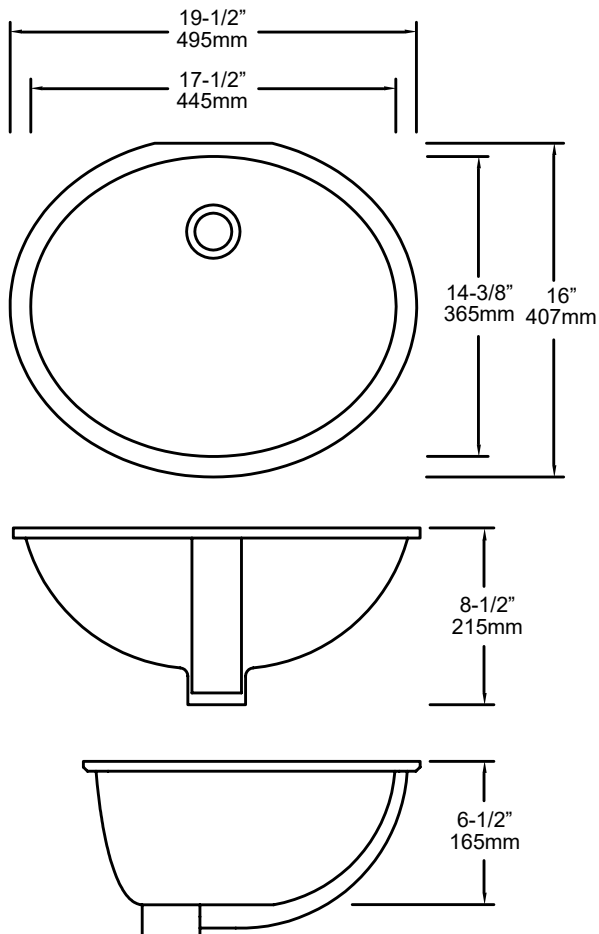

ASCH

FAB-1714

*SHOWN IN WHITE

Style:

- Undermount
- Lavatory Sink
- Single Oval Bowl

Material:

- Porcelain

Size:

- Overall: 19.5" x 16" x 8.5"
- Bowl Size: 17.5" x 14.375" x 6.5"

Certifications:

- cUPC

Important:

Dimensions of fixtures are nominal and may vary within the range of tolerances established by ANSI Standard A112.19.2. These measurements are subject to change or cancellation. No responsibility is assumed for use of superseded or voided pages.

Check Local Codes:

- Americans With Disabilities Act
- ANSI A117.1 Accessibility Standard

Warranty:

- Lifetime Limited Warranty

Available Color/Finish

W - White
B - Biscuit

BK - Black
BO - Bone

*Drain sold separately.