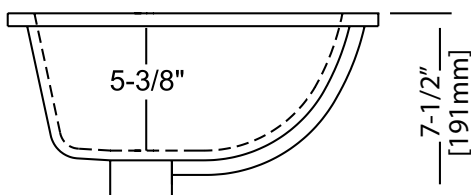

ASCH

FAB-1813

*SHOWN IN WHITE

Style:

- Undermount
- Lavatory Sink
- Single Rectangle Bowl

Material:

- Porcelain

Size:

- Overall: 20-1/4" x 15-1/8" x 7-1/2"
- Bowl Size: 18-1/4" x 13-1/4" x 5-3/8"

Certifications:

- cUPC

Important:

Dimensions of fixtures are nominal and may vary within the range of tolerances established by ANSI Standard A112.19.2. These measurements are subject to change or cancellation. No responsibility is assumed for use of superseded or voided pages.

Check Local Codes:

- Americans With Disabilities Act
- ANSI A117.1 Accessibility Standard

Warranty:

- Lifetime Limited Warranty

Available Color/Finish

W - White
B - Biscuit
BK - Black

*Drain sold separately.